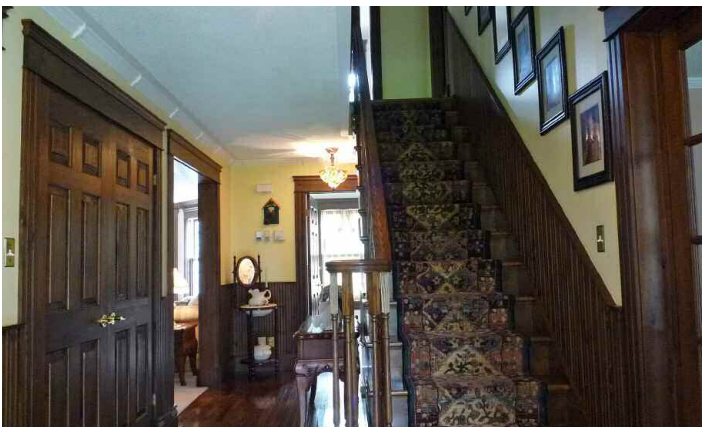

2470 Nottawasaga Concession 10
COLLINGWOOD

Collingwood Country

Builders' own custom home, lovingly cared for and meticulously maintained. An outdoor paradise with covered veranda, in ground pool, hot tub, deck, built in BBQ, pond with waterfall, mature gardens and a forest backdrop for complete privacy. Minutes to Osler Ski Club and Collingwood.

- builders' custom residence
- 3000 sq ft Cape Cod home set on 7 acres
- beautiful oak floors
- solid wood doors, banister & bead board detail
- 4 bedroom / 3 bath
- large spacious rooms
- entry through double car garage through mudroom
- granite counters
- family room with wood stove
- living room with gas fireplace
- heated in ground pool
- hot tub
- bbq - dine el fresco
- pond with waterfall
- beautifully lit backyard (great ambience)
- plenty of storage
- lovingly cared for and meticulously maintained
- close to Osler Ski and Golf and 5 minutes to Collingwood