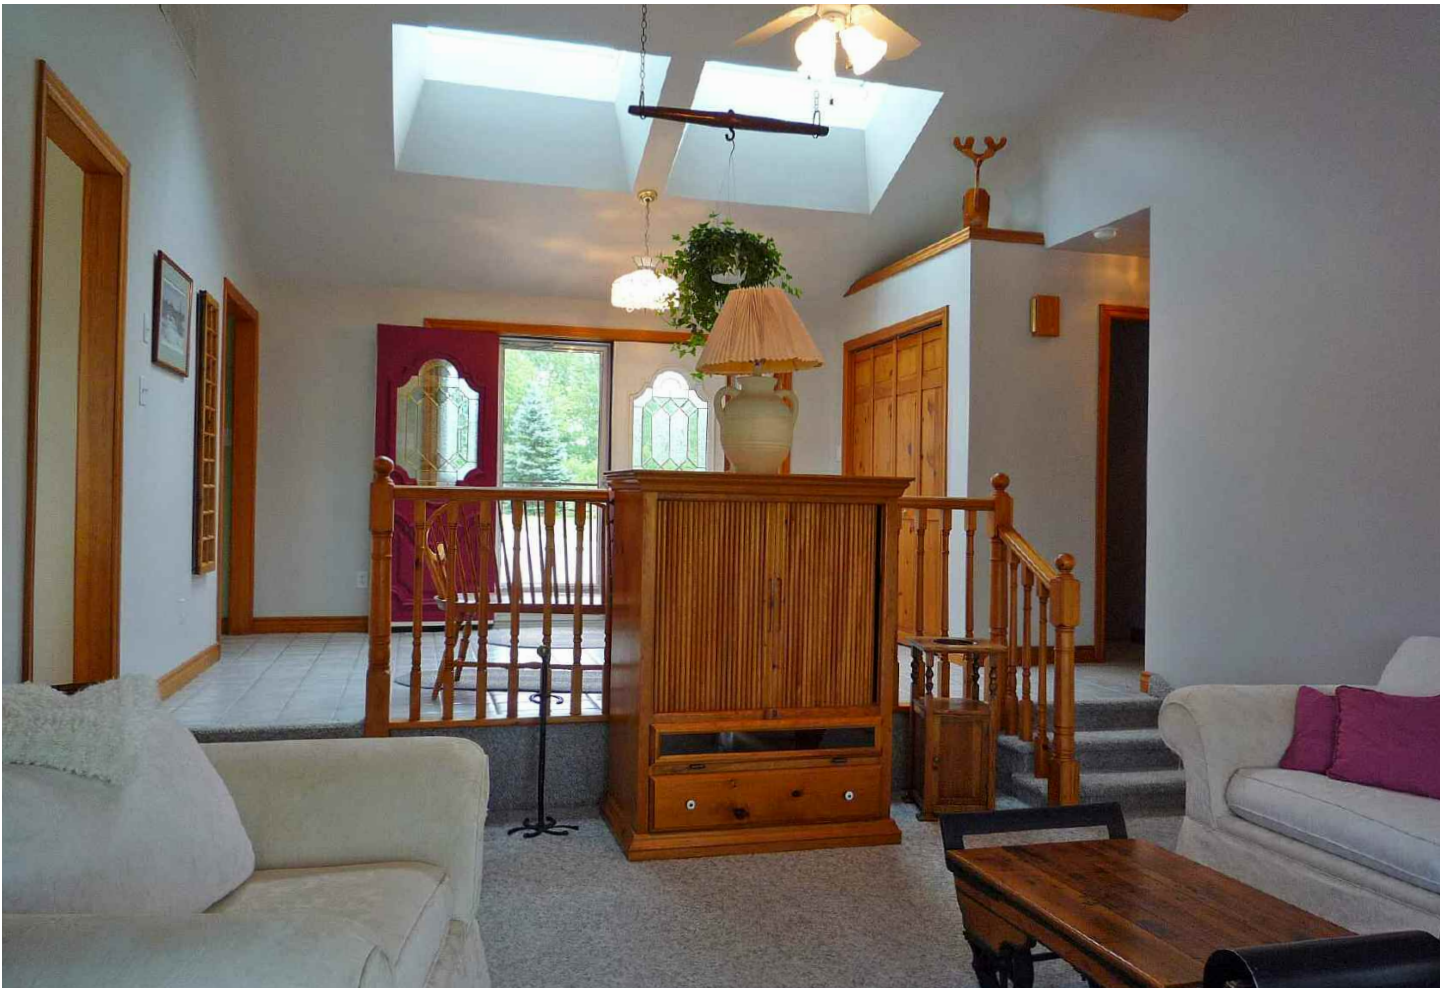

views that will leave you breathless

31756 3rd Line
MEAFORD

Bungalow Living!

Set high above Georgian Bay, the views from this property are spectacular. From the rolling country side to the deep blue waters of the Bay, you must see it to appreciate it. An in-ground kidney shaped pool and 15 acres to explore creates this perfect country setting just minutes to Meaford.

- Approximately 2966 sq.ft.
- 15.12 Acres
- 4 Bedroom
- 2.5 Bath
- Wood fireplace
- New England siding
- Citadel stone front exterior
- Loewen windows
- In-ground kidney shape pool (17' x 29')
- 3 Bay attached garage
- Maple flooring throughout dining and family room
- Central vac
- Built in dining room buffet
- Walk out unfinished basement
- New Roof (June 2011)
- Air conditioned
- Ground source heating and air conditioning
- Large mudroom and laundry
- 3 New skylights
- 2011 Taxes: \$5955.72